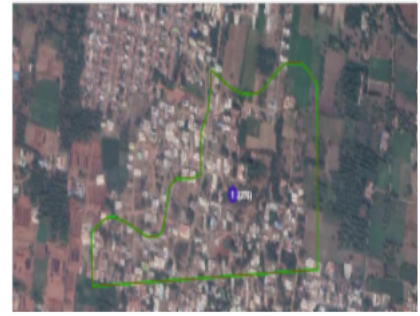

Nazri Naksha

Google Map View