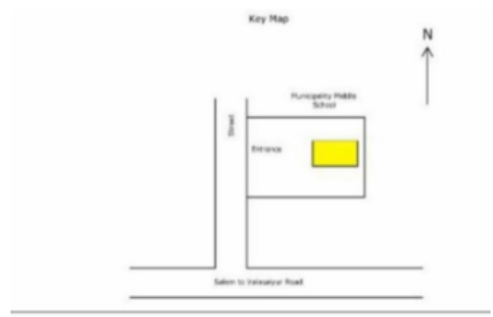

Key MAP View

4) Land marks	5) Road Names	6) Traffic flow	P.S Polling station