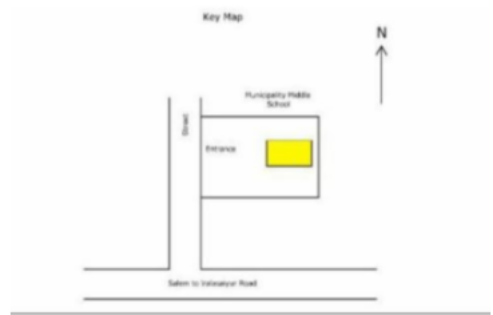

Google Map View

Polling Station Building Front View

Polling Station Front View

Cad View

Key MAP View

Minimum Basic Facility (Please check)	WATER	KMPP	FLUSH POINT	TOILET	HEALTH CARE
	✓	✓	✓	✓	✓

Legend	Symbol	Description
(i) Land marks		
(ii) Road Name		
(iii) Traffic Row		
	<span style="background-color: yellow; border: 1px solid black; padding: 2px;">P.S.</span>	Polling station