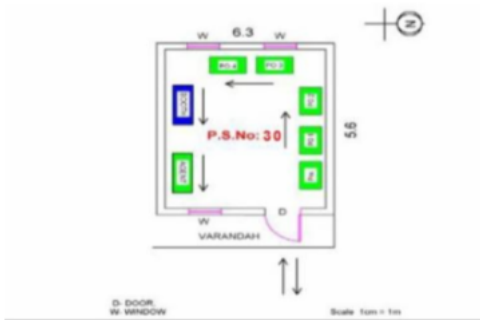

Google Map View

Polling Station Building Front View

Polling Station Front View

Cad View

Minimum Size	WATER	SEWAGE	FLOOD POINT	TICKET	REALTY
Facility (Police mark)	✓	✓	✓	✓	✓

Key MAP View

W) Land mark	B) Road Name	C) Traffic Sign	P.S. Polling station
--------------	--------------	-----------------	----------------------