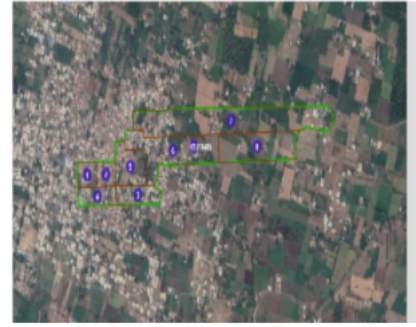

Nazri Naksha

Google Map View