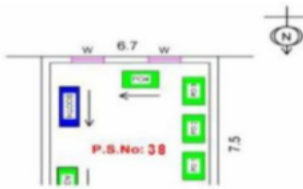

Google Map View

Polling Station Building Front View

Polling Station Front View

Cad View

Key MAP View

Minimum Basic Facility (Pillar items)	WATER	KMPP	FLOOD POINT	TOILET	SEALING GATE
	✓	✓	✓	✓	✓

1) Land marks	P.S	Polling station
2) Road Names		
3) Traffic flow		