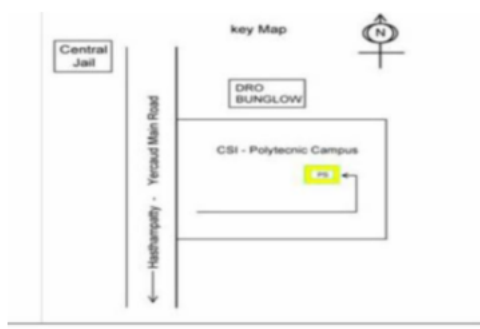

Google Map View

Polling Station Building Front View

Polling Station Front View

Cad View

Minimum Size	WATER	SEWER	FLUSH POST	TOILET	SEALTH CASE
Facility (where avail)	✓	✓	✓	✓	✓

Key MAP View

a) Land marks	b) Road Names	c) Traffic flow
P.S.	Polling station	