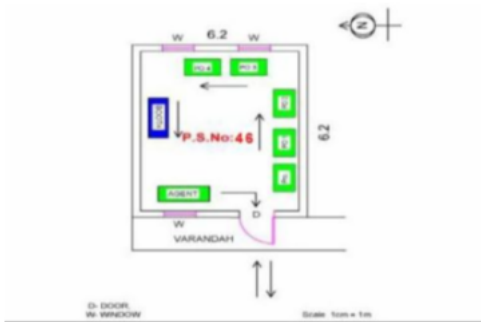

Google Map View

Polling Station Building Front View

Polling Station Front View

Cad View

Minimum Basic Facility (Panchayat level)	WATER	SEWER	FLUSH POINT	TOILET	HEALTH CARE
	✓	✓	✓	✓	✓

Key MAP View

(*) Land marks	(*) P.S. Polling station
(*) Road names	
(*) Top/Bottom Row	