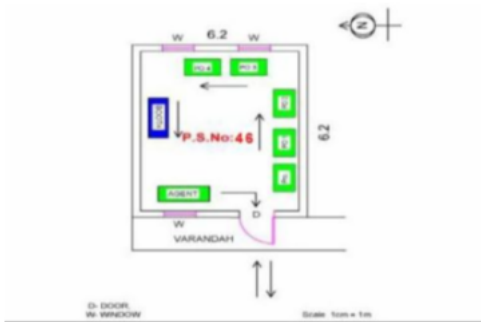

வாக்காளர் பதிவு அலுவலரின்
கையொப்பம்

Nazri Naksha

Google Map View

Polling Station Building Front View

Polling Station Front View

Cad View

| Minimum Basic Facility (Panchayat level) | WATER | SEWER | PLUG POINT | TOILET | HEALTH CARE |
|--|-------|-------|------------|--------|-------------|
| | ✓ | ✓ | ✓ | ✓ | ✓ |