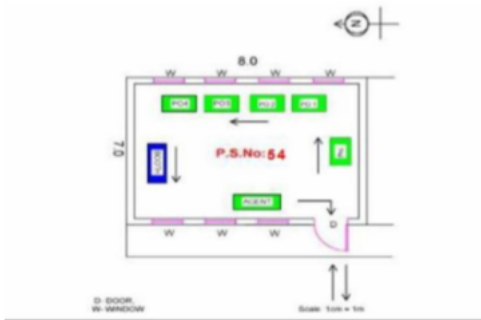

Google Map View

Polling Station Building Front View

Polling Station Front View

Cad View

Minimum Basic	WATER	EMEP	FLOOD POINT	TOILET	HEALTH CARE
Facility/Power supply	✓	✓	✓	✓	✓

Key MAP View

a) Land marks	b) Road Names	c) Traffic flow	P.S. Polling station
---------------	---------------	-----------------	----------------------