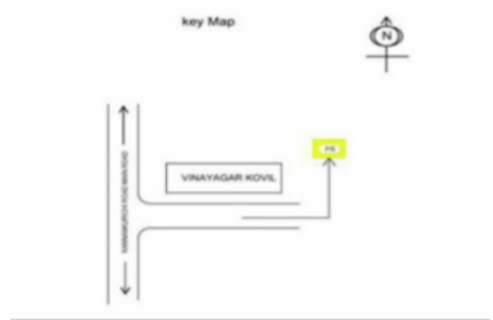

Google Map View

Polling Station Building Front View

Polling Station Front View

Cad View

Minimum Basic	WATER	EMEP	FLOOD POINT	TOILET	HEALTH CARE
Facility/Power supply	✓	✓	✓	✓	✓

Key MAP View

a) Land marks	b) Road Names	c) Traffic flow	P.S. Polling station
---------------	---------------	-----------------	----------------------