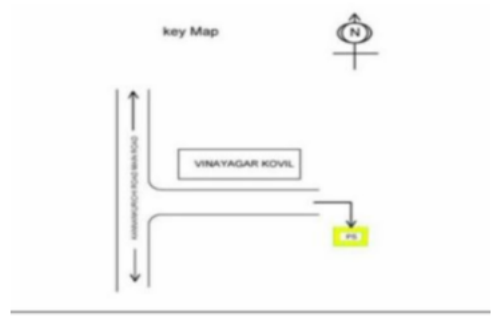

Google Map View

Polling Station Building Front View

Polling Station Front View

Cad View

Minimum Basic Facility (Check check)	WATER	RAMP	FLOOD POINT	TOILET	HEALTH GATE
	✓	✓	✓	✓	✓

Key MAP View

L Land marks	R Road names	T Traffic flow	P.S. Polling station
--------------	--------------	----------------	----------------------