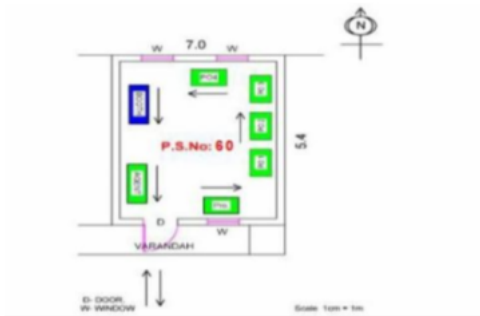

Google Map View

Polling Station Building Front View

Polling Station Front View

Cad View

Minimum Basic Facility (Check check)	WATER	RAMP	FLOOD POINT	TOILET	HEALTH GATE
	✓	✓	✓	✓	✓

Key MAP View

L Land marks	R Road names	T Traffic flow	P.S. Polling station
--------------	--------------	----------------	----------------------