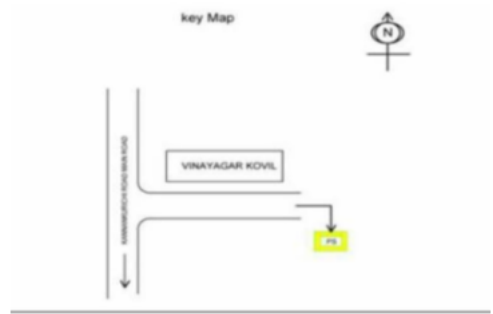

Google Map View

Polling Station Building Front View

Polling Station Front View

Cad View

Minimum Basic Facility (Please check)	WATER	RAMP	FLOOD PORT	TOILET	HEAVY SLOPE
	✓	✓	✓	✓	✓

Key MAP View

① Land marks	② Road	③ Road Name	④ Traffic flow	⑤ P.S. Polling station
--------------	--------	-------------	----------------	------------------------