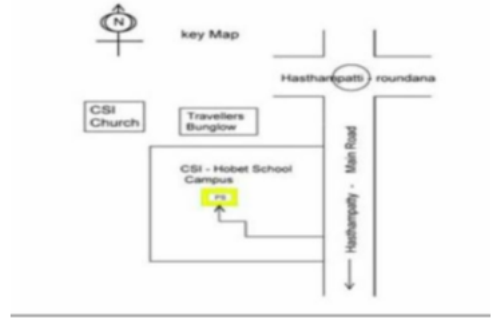

Google Map View

Polling Station Building Front View

Polling Station Front View

Cad View

Minimum Basic Facility (Please check)	WATER	SEWAGE	FLOOD POINT	TOILET	NEARBY CAFE
	✓	✓	✓	✓	✓

Key MAP View

a) Land mark	b) Road Names	c) Traffic flow