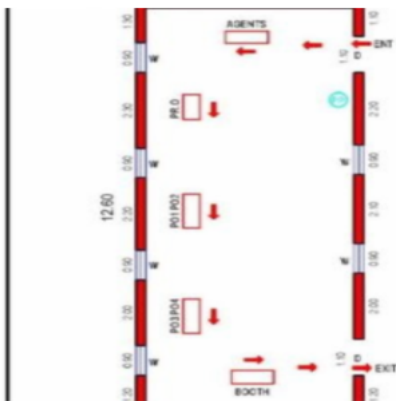

Nazri Naksha

Google Map View

Polling Station Building Front View

Polling Station Front View

Cad View

Key MAP View