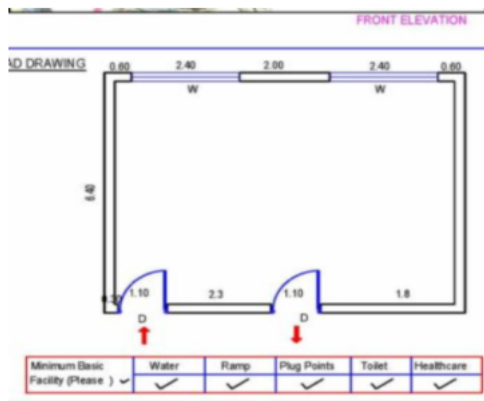

Nazri Naksha

Google Map View

Polling Station Building Front View

Polling Station Front View

Cad View

Key MAP View