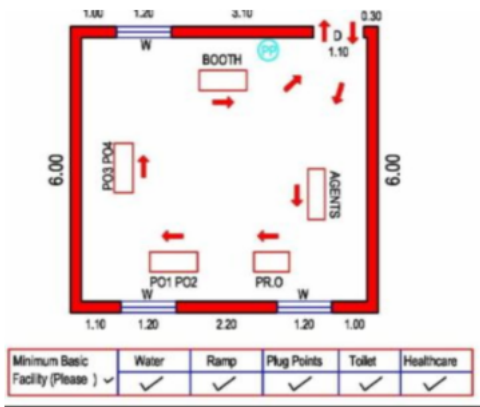

Nazri Naksha

Google Map View

Polling Station Building Front View

Polling Station Front View

Cad View

Key MAP View