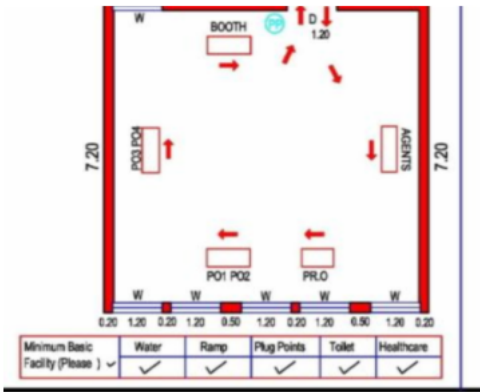

Nazri Naksha

Google Map View

Polling Station Building Front View

Polling Station Front View

Cad View

Key MAP View