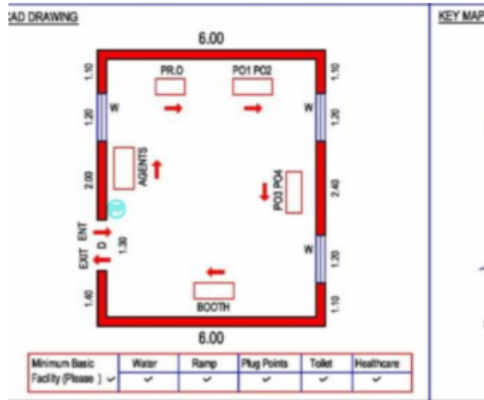

Nazri Naksha

Google Map View

Polling Station Building Front View

Polling Station Front View

Cad View

Key MAP View