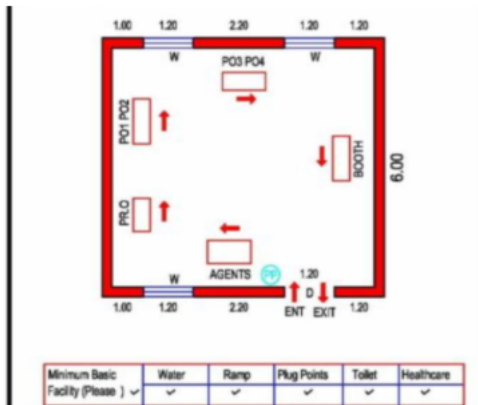

Nazri Naksha

Google Map View

Polling Station Building Front View

Polling Station Front View

Cad View

Key MAP View