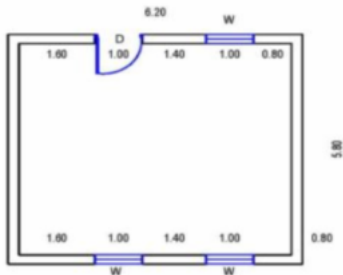

Cad View

Key MAP View

DRAWING