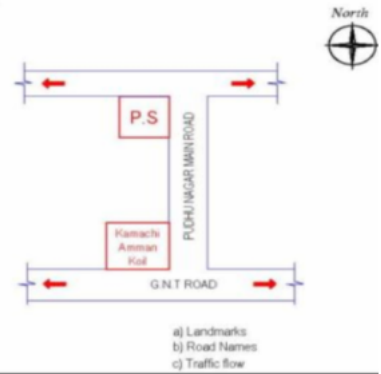

Minimum Basic Facility (Please)	Water	Ramp	Plug Points	Toilet	Healthcare
	✓	✓	✓	✓	✓

KEY MAP