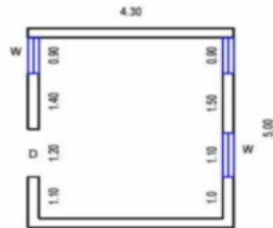

Cad View

Key MAP View

DRAWING