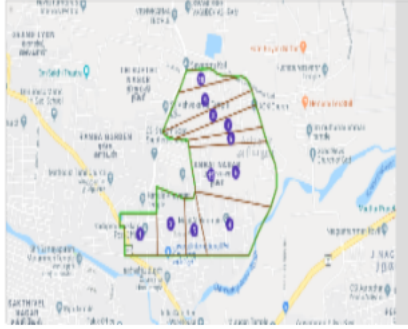

Nazri Naksha

Google Map View