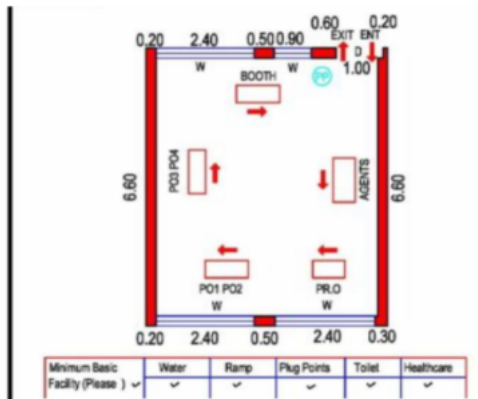

Nazri Naksha

Google Map View

Polling Station Building Front View

Polling Station Front View

Cad View

Key MAP View