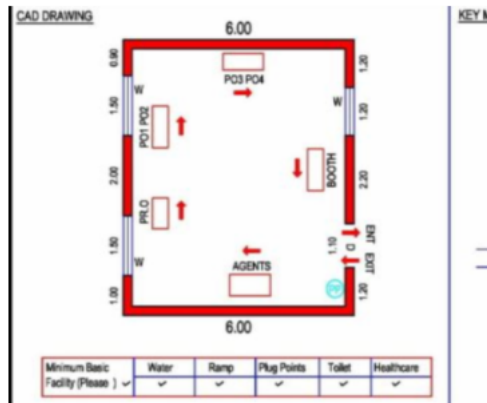

Nazri Naksha

Google Map View

Polling Station Building Front View

Polling Station Front View

Cad View

Key MAP View