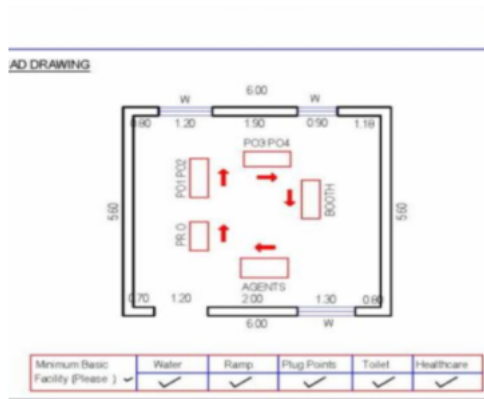

Nazri Naksha

Google Map View

Polling Station Building Front View

Polling Station Front View

Cad View

Key MAP View