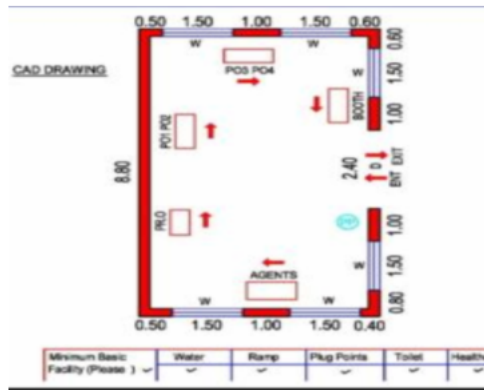

Polling Station Front View

Cad View