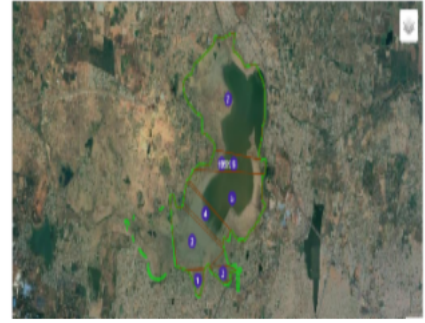

Nazri Naksha

Google Map View