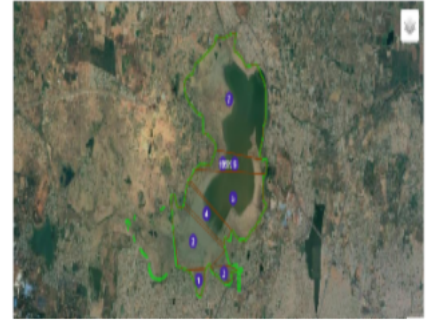

Nazri Naksha

Google Map View