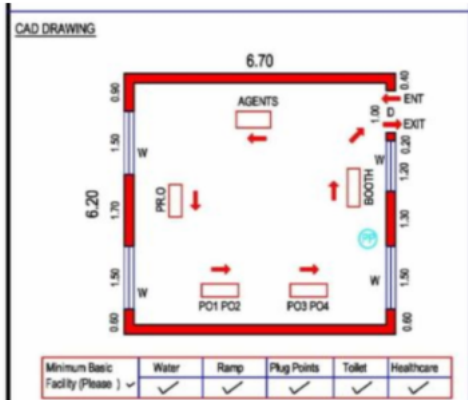

Nazri Naksha

Google Map View

Polling Station Building Front View

Polling Station Front View

Cad View

Key MAP View