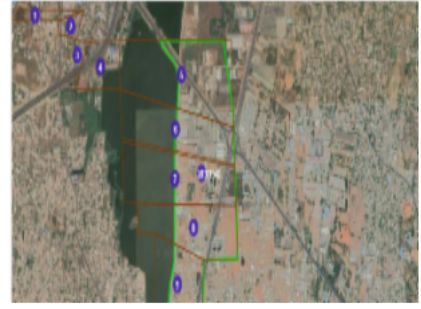

Nazri Naksha

Google Map View