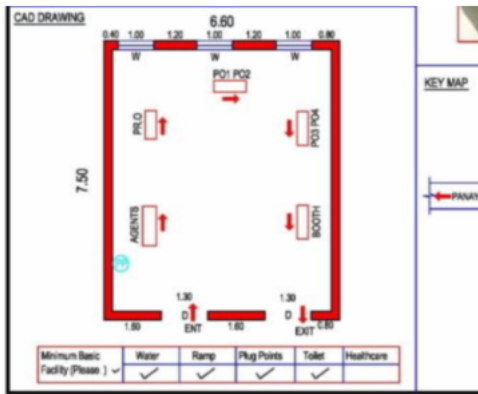

Nazri Naksha

Google Map View

Polling Station Building Front View

Polling Station Front View

Cad View

Key MAP View