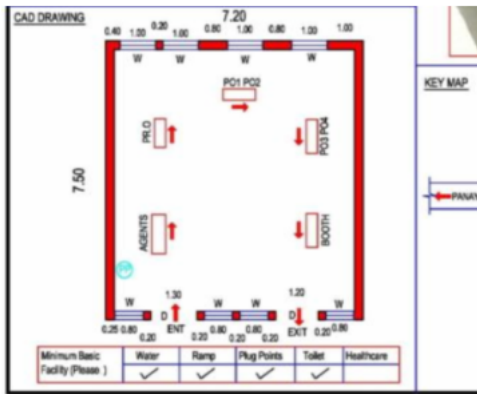

Nazri Naksha

Google Map View

Polling Station Building Front View

Polling Station Front View

Cad View

Key MAP View