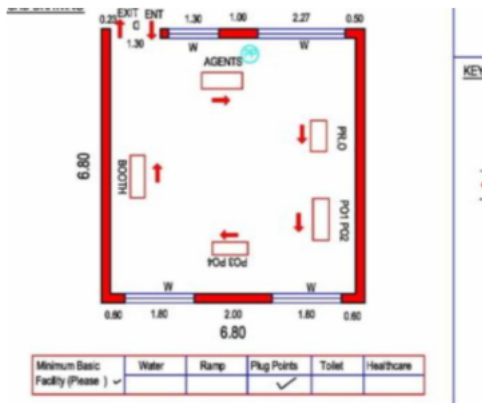

Nazri Naksha

Google Map View

Polling Station Building Front View

Polling Station Front View

Cad View

Key MAP View