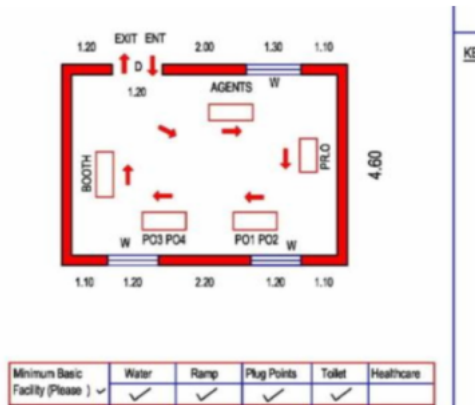

Nazri Naksha

Google Map View

Polling Station Building Front View

Polling Station Front View

Cad View

Key MAP View