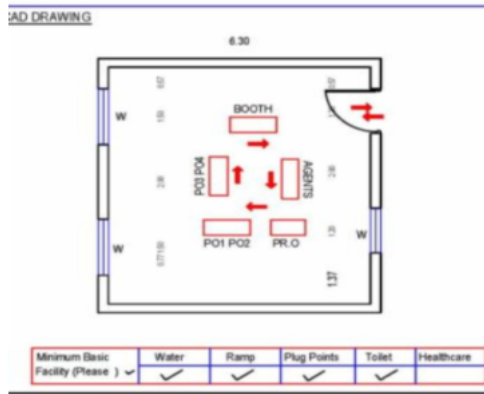

Nazri Naksha

Google Map View

Polling Station Building Front View

Polling Station Front View

Cad View

Key MAP View