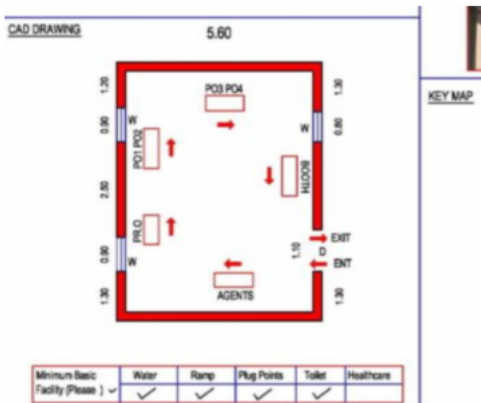

Nazri Naksha

Google Map View

Polling Station Building Front View

Polling Station Front View

Cad View

Key MAP View