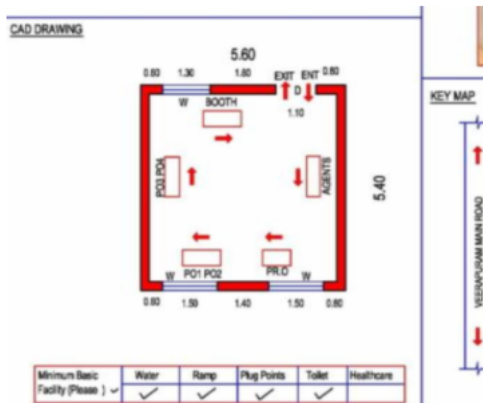

Nazri Naksha

Google Map View

Polling Station Building Front View

Polling Station Front View

Cad View

Key MAP View