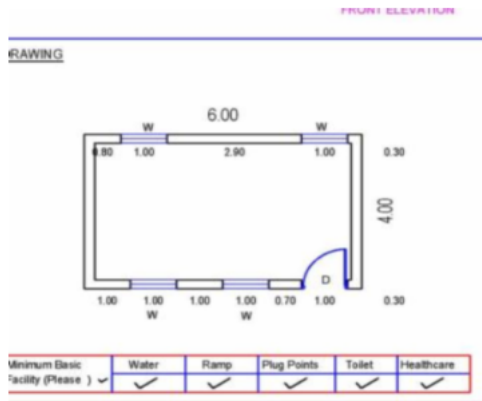

Nazri Naksha

Google Map View

Polling Station Building Front View

Polling Station Front View

Cad View

Key MAP View