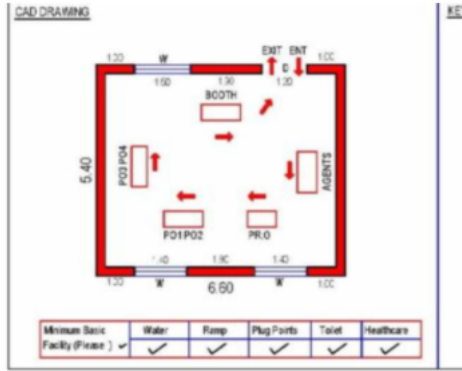

Nazri Naksha

Google Map View

Polling Station Building Front View

Polling Station Front View

Cad View

Key MAP View