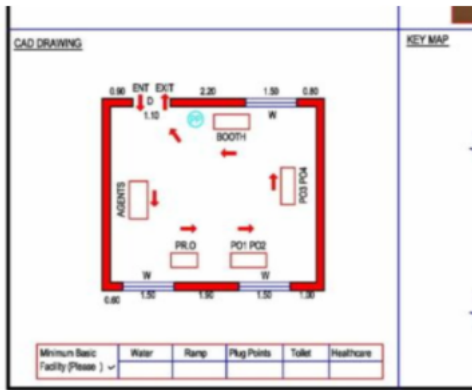

Nazri Naksha

Google Map View

Polling Station Building Front View

Polling Station Front View

Cad View

Key MAP View