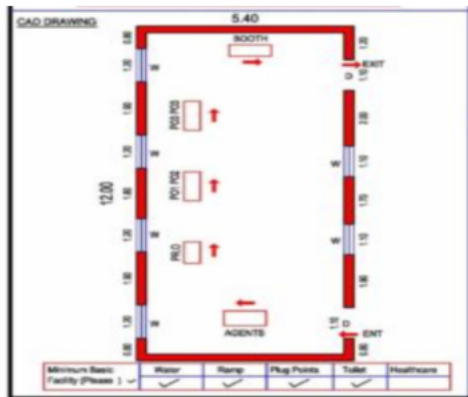

Nazri Naksha

Google Map View

Polling Station Building Front View

Polling Station Front View

Cad View

Key MAP View