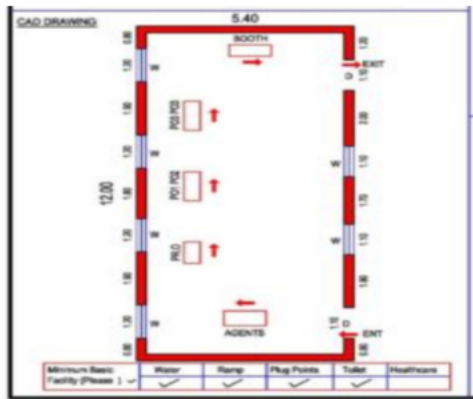

Nazri Naksha

Google Map View

Polling Station Building Front View

Polling Station Front View

Cad View

Key MAP View