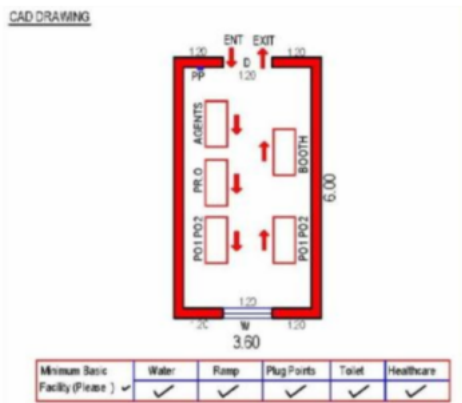

Nazri Naksha

Google Map View

Polling Station Building Front View

Polling Station Front View

Cad View

Key MAP View