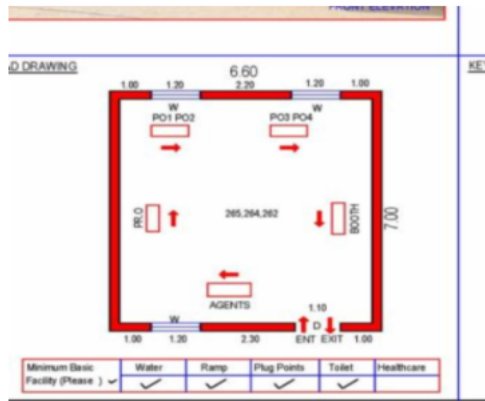

Nazri Naksha

Google Map View

Polling Station Building Front View

Polling Station Front View

Cad View

Key MAP View