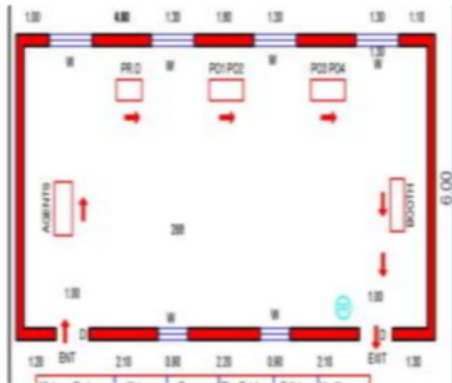

Nazri Naksha

Google Map View

Polling Station Building Front View

Polling Station Front View

Cad View

Key MAP View