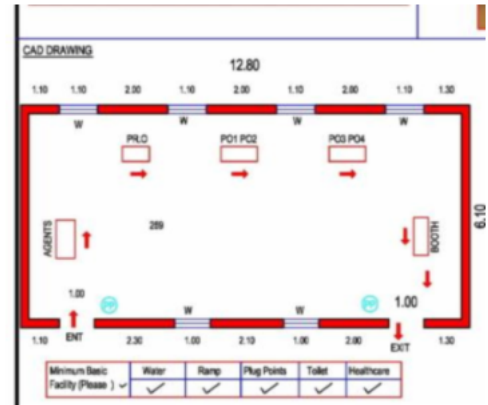

Polling Station Building Front View

Polling Station Front View