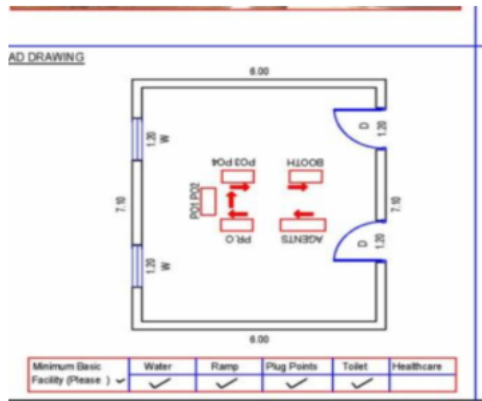

Nazri Naksha

Google Map View

Polling Station Building Front View

Polling Station Front View

Cad View

Key MAP View