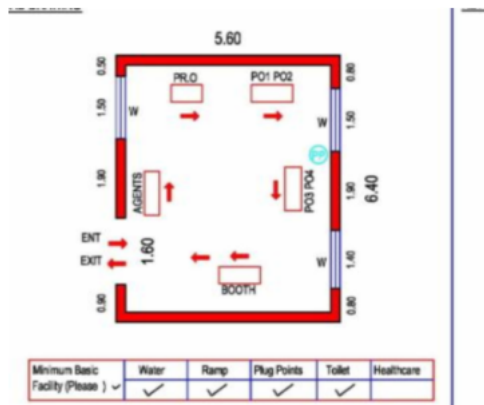

Nazri Naksha

Google Map View

Polling Station Building Front View

Polling Station Front View

Cad View

Key MAP View