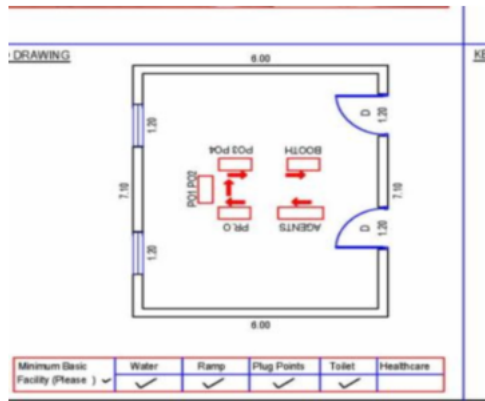

Nazri Naksha

Google Map View

Polling Station Building Front View

Polling Station Front View

Cad View

Key MAP View