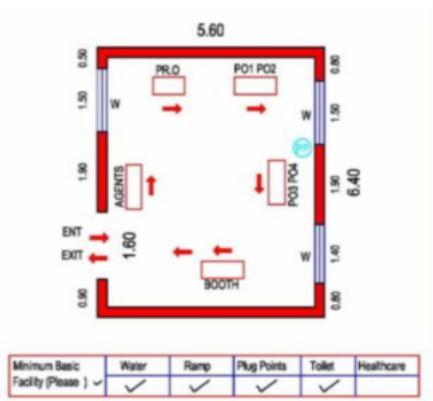

Nazri Naksha

Google Map View

Polling Station Building Front View

Polling Station Front View

Cad View

Key MAP View