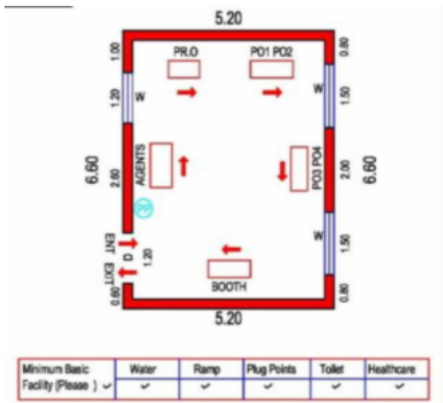

Nazri Naksha

Google Map View

Polling Station Building Front View

Polling Station Front View

Cad View

Key MAP View